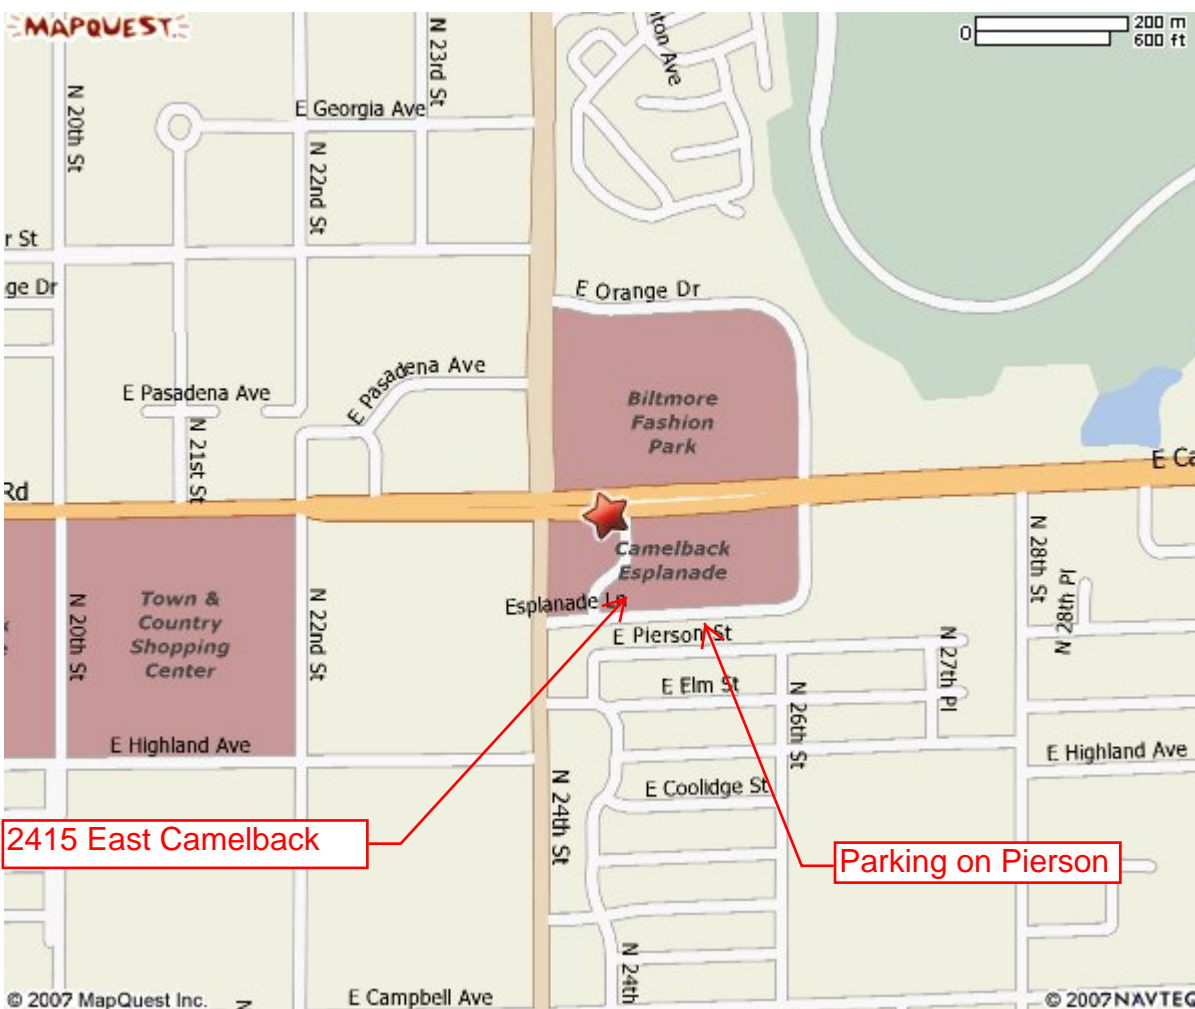

2415 E Camelback Rd
Phoenix AZ
85016-4288 US

Notes:

Andrew Hoffman
2415 East Camelback Road, Suite 700
Phoenix AZ 85016
Phone 480-544-6514

8:30 AM is probably one of the **safest** times of day to drive.

It's time for **Driver's Ed for the Real World.**

[Click here »](#)

All rights reserved. Use Subject to License/Copyright

This map is informational only. No representation is made or warranty given as to its content. User assumes all risk of use. MapQuest and its suppliers assume no responsibility for any loss or delay resulting from such use.